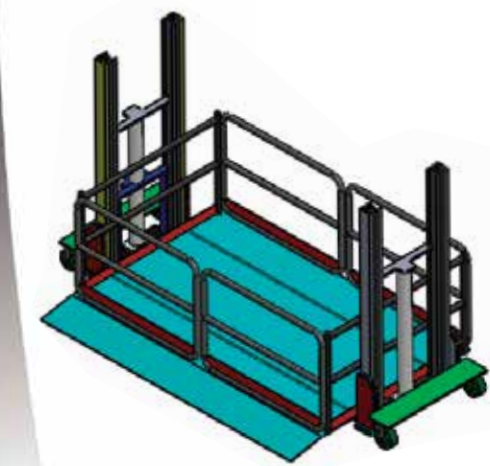

PORTABLE ELEVATOR

- Multi- position vertical elevating lift to load your mezzanine in many positions
- 5'x10' or 10'x5' platform size
- 2,000 lb capacity to 15' of lift height
- Custom sizes available

PORTABLE ELEVATOR

- Self propelled and tow around
- Battery powered
- Safety with holding valves and to hold load in any stationary position
- Perfect for aerospace, warehouses and Canadian companies that require elevator
- Competitively priced lifting solution

SuperLift™ built high quality

dual mast lift

column dumpers

ground level lifts

galvanized

mast lift