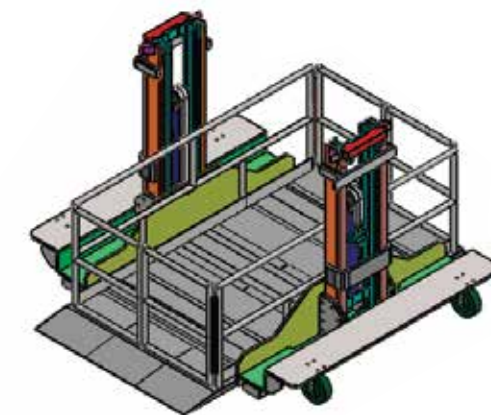

PORTABLE ELEVATOR

- Multi- position vertical elevating lift to load your mezzanine in many positions
- 5'x10' or 10'x5' platform size
- 2,000 lb capacity to 15' of lift height
- Custom sizes available

PORTABLE ELEVATOR

- Self propelled and tow around
- Battery powered
- Safety with holding valves and to hold load in any stationary position
- Perfect for aerospace, warehouses and Canadian companies that require elevator
- Competitively priced lifting solution

SuperLift™ built high quality

dual mast lift

column dumpers

ground level lifts

galvanized

mast lift