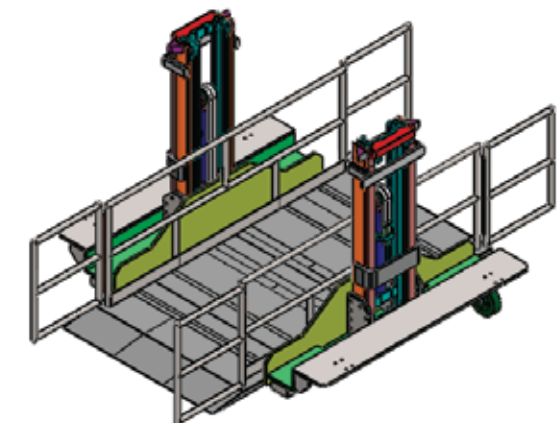

PORTABLE ELEVATOR

- Multi- position vertical elevating lift to load your mezzanine in many positions
- 5'x10' or 10'x5' platform size
- 2,000 lb capacity to 15' of lift height
- Custom sizes available

PORTABLE ELEVATOR

- Self propelled and tow around
- Battery powered
- Safety with holding valves and to hold load in any stationary position
- Perfect for aerospace, warehouses and Canadian companies that require elevator
- Competitively priced lifting solution

SuperLift™ built high quality

dual mast lift

column dumpers

ground level lifts

galvanized

mast lift