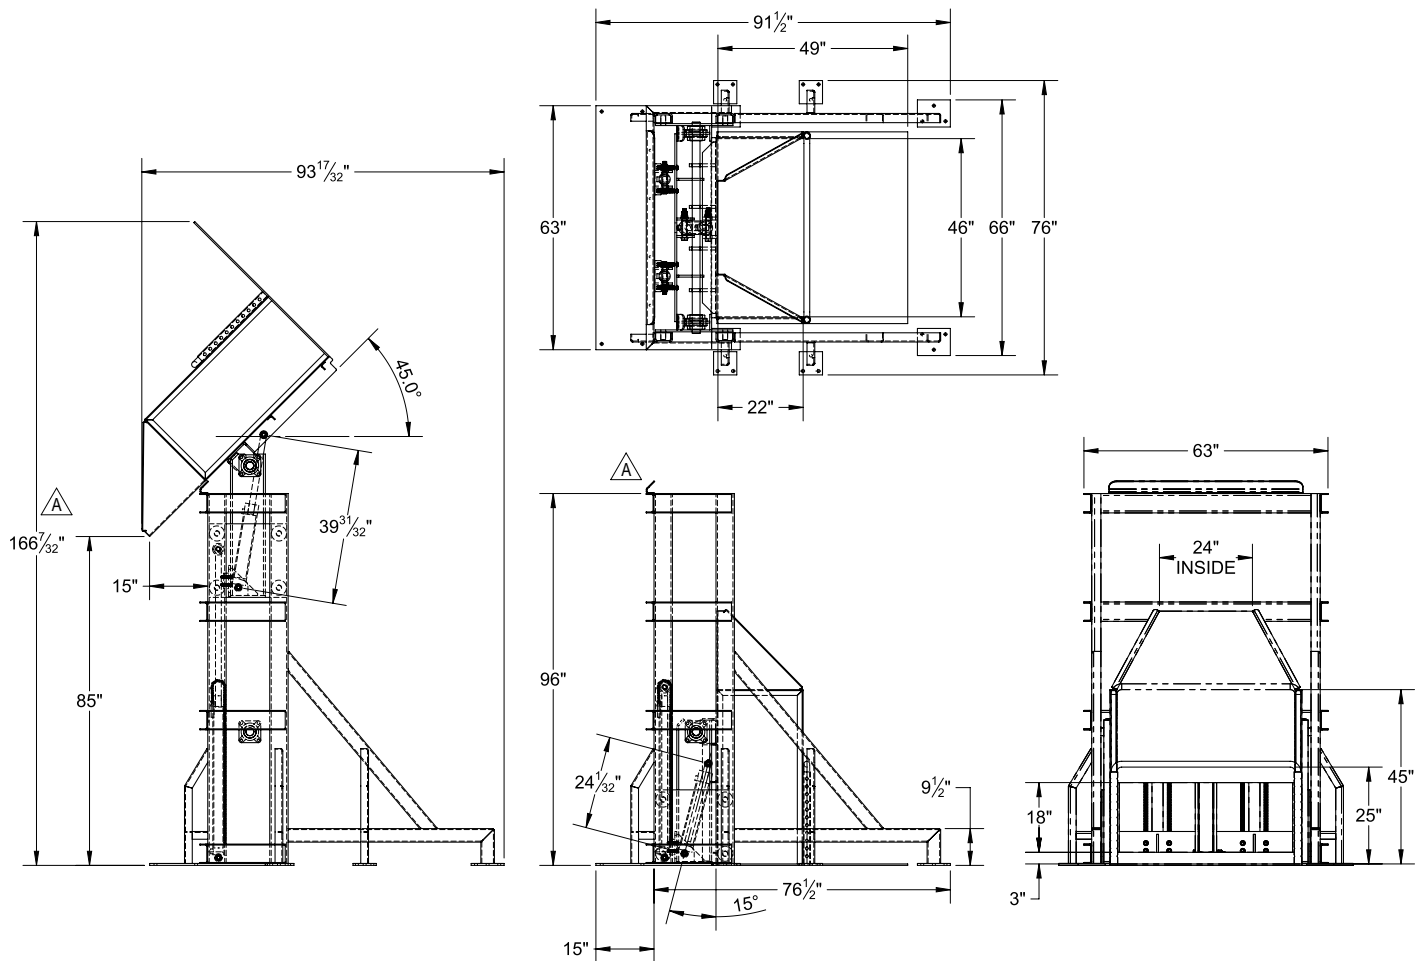

### Features

- 500 lbs to 3,500 lbs capacity
- No tube or enclosed material
- 30L4 or 316L stainless steel
- Dump angle to 135°
- Up to 10 feet dump heights
- Ground level loading

Saves time, save money

# The Eliminator

Eliminates the possibility of listeria or bacteria  
Faster cleaning time

Sample Drawings from 36" to 120" dump height

**The cleanest dumpers in the industry**