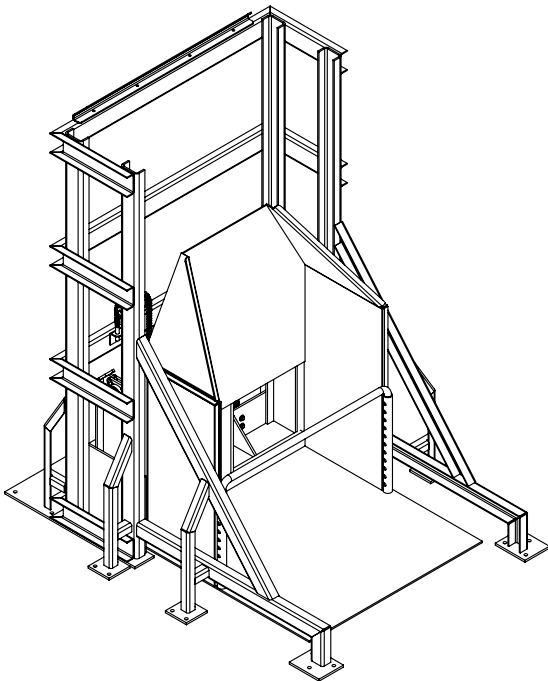

**SUPERLIFT**  
SANITARY LIFTS

STAINLESS STEEL DUMPERS

### Features

- 500 lbs to 3,500 lbs capacity
- No tube or enclosed material
- 30L4 or 316L stainless steel
- Dump angle to 135°
- Up to 10 feet dump heights
- Ground level loading

Saves time, save money